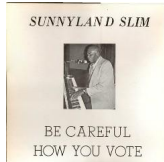

## Sunnyland Slim - Be careful how you vote (1983)

Wpisany przez bluesever

Czwartek, 22 Listopad 2012 17:24 - Zmieniony Sobota, 06 Lipiec 2013 12:26

---

### Sunnyland Slim - Be careful how you vote (1983)

Side 1 1. *Be Careful How You Vote* 2. *I Done You Wrong* 3. *Sunnyland Train* 4. *You Have Heard of a Woman* 5. *Past Life* Side 2 1. *She Got a Thing Going On* 2. *Going Back to Memphis* 3. *The Devil Is a Busy Man* 4. *Woman Trouble Overnite* 5. *We Gonna Jump* 6. *Orphan Boy Blues*